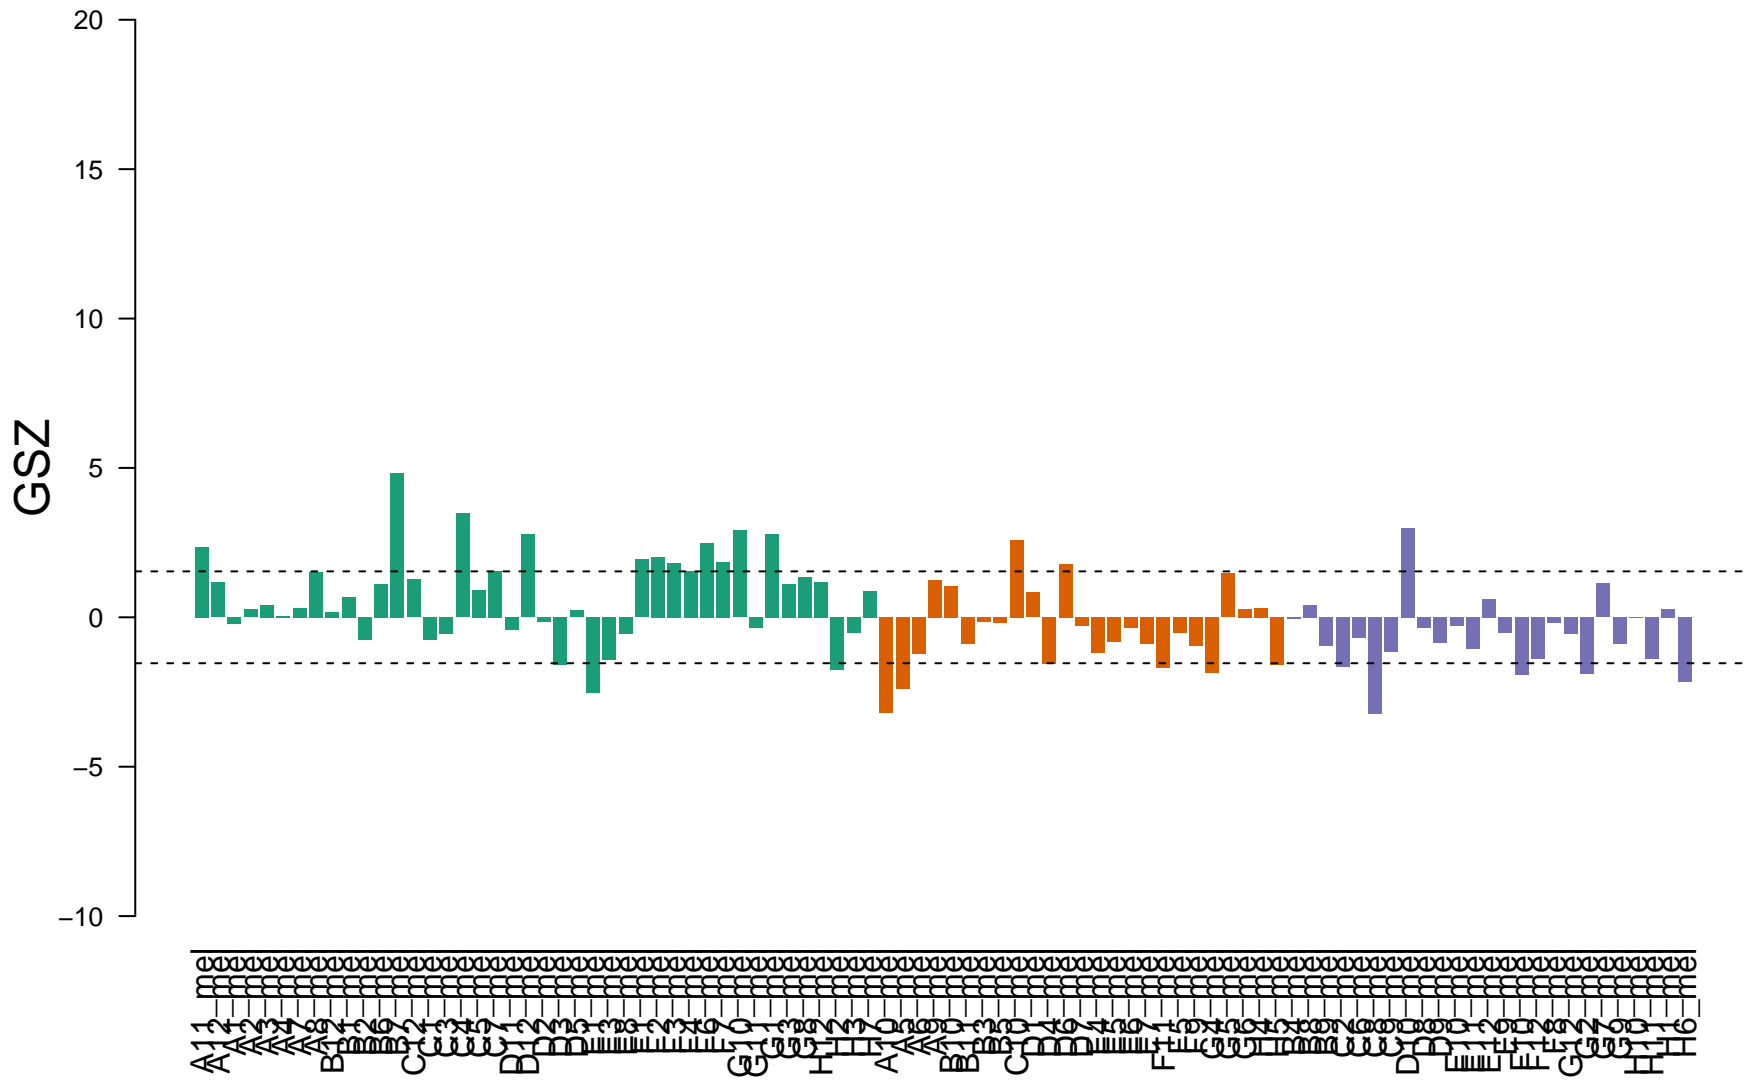

KEGG_RNA_DEGRADATION

■ on
 ■ -
 □ off

KEGG_RNA_DEGRADATION